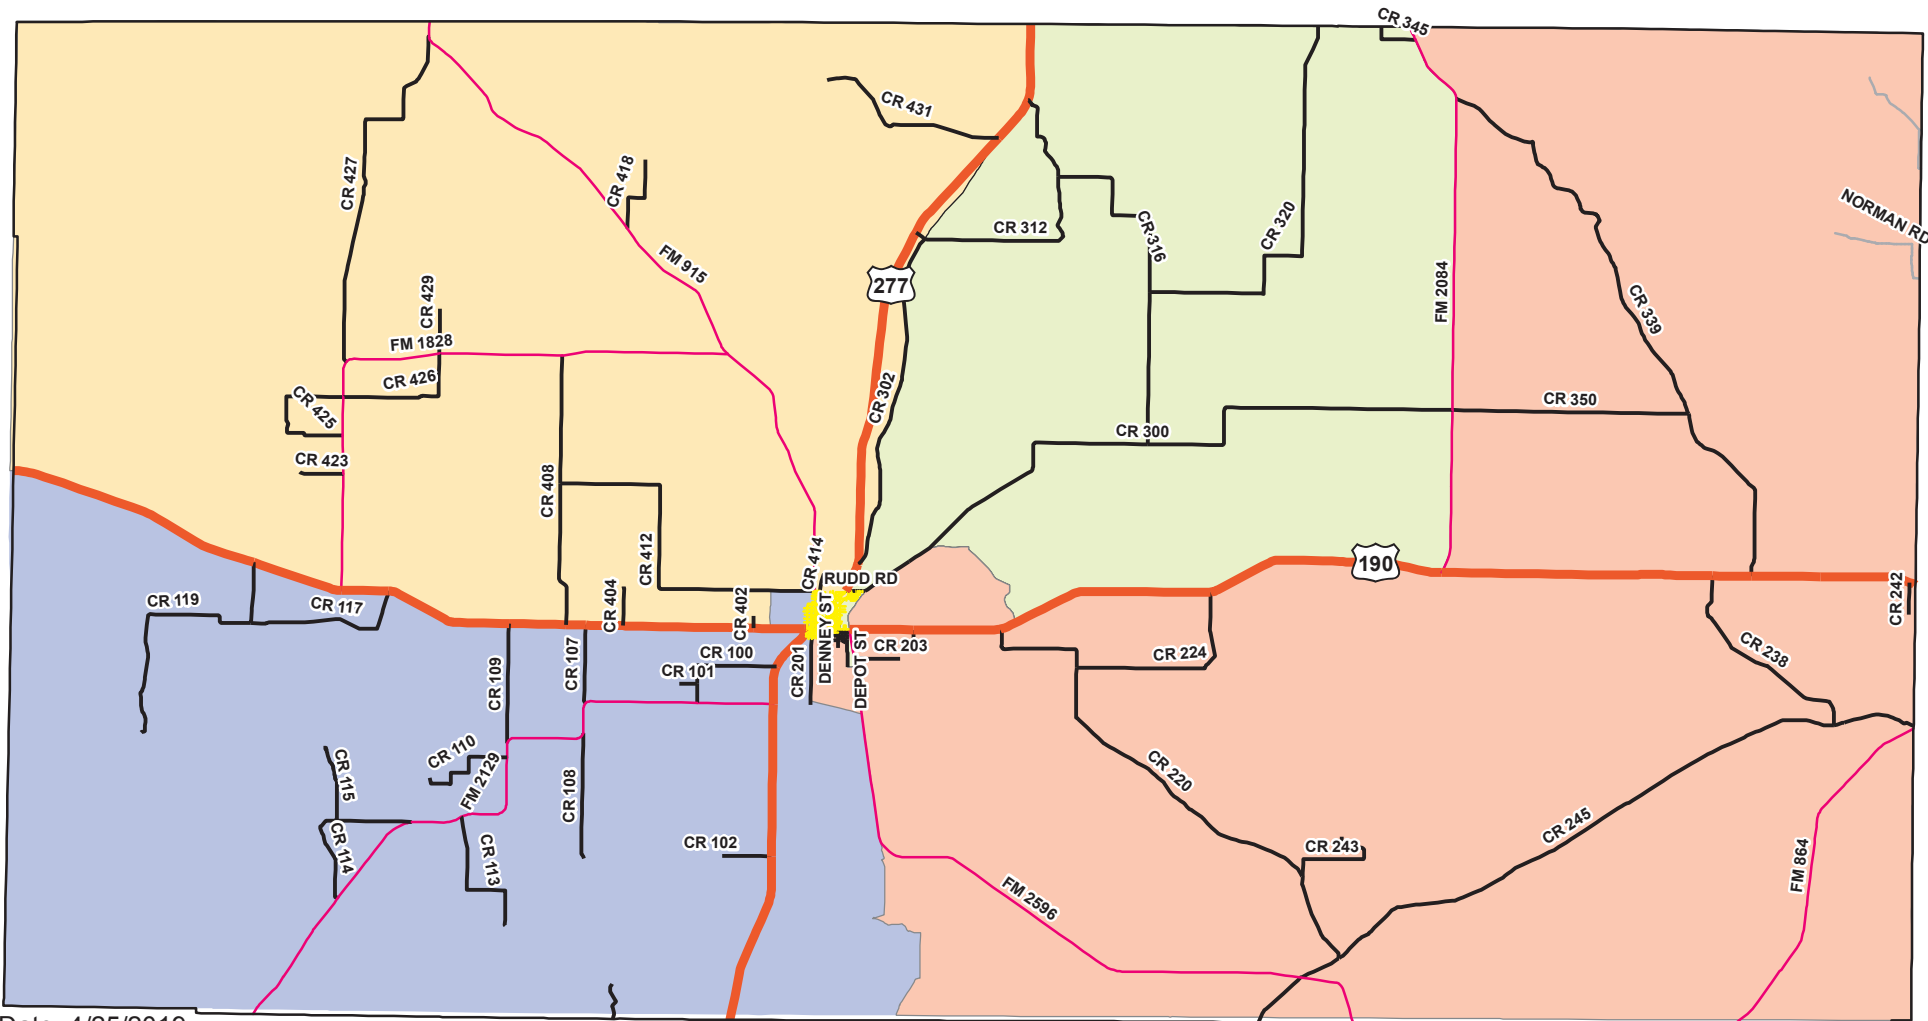

# Schleicher Voting Districts with Roads

Date: 4/25/2019

## Legend

	COUNTY		US HIGHWAY	<b>VOTER DISTRICTS (2010)</b>
	COUNTY ROAD		1	
	FARM TO MARKET		2	
	CITY STREET		3	
	PRIVATE ROAD		4	

No claims are made regarding the accuracy or completeness of this data, or to its suitability for a particular use. While CVCOG provides the information, you may not: Copy or distribute the text or graphics to others without the express written permission of CVCOG. CVCOG reserves all other rights.